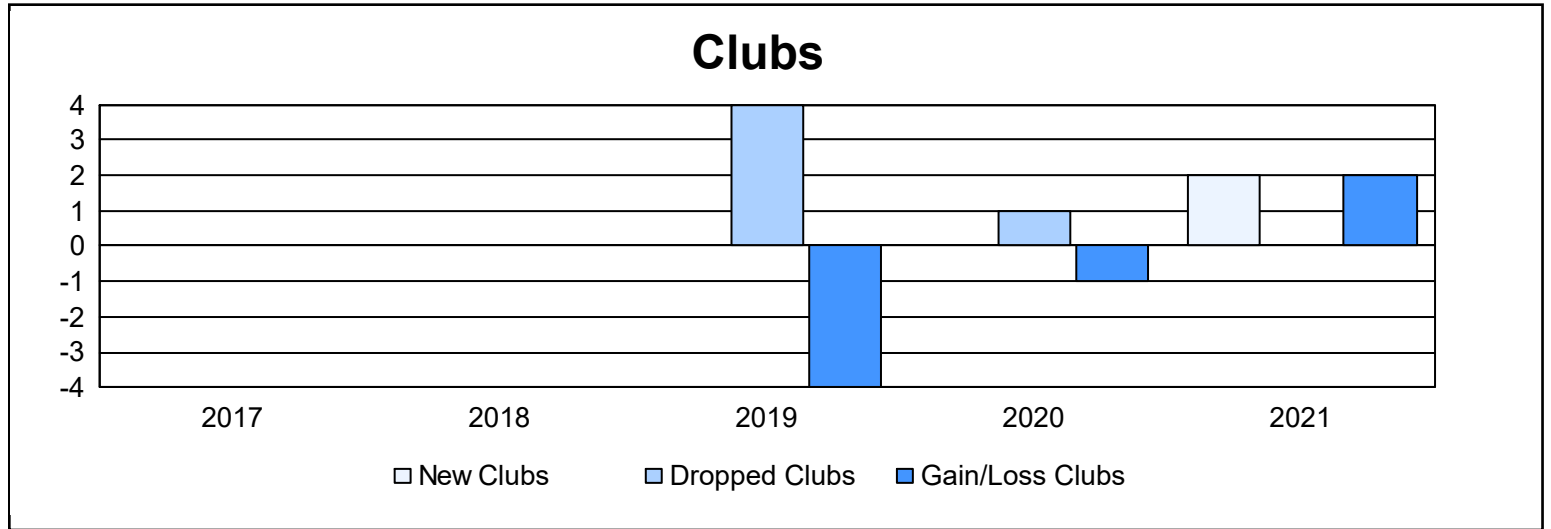

Year	New Clubs	Dropped Clubs	Gain/ Loss Clubs	New Members	Charter Members	Reinstate Members	Transfer Members	Total Member Added	Total Members Dropped	Gain/ Loss Members
2016-2017	0	0	0	103	1	14	3	121	173	-52
2017-2018	0	0	0	132	1	14	6	153	224	-71
2018-2019	0	4	-4	76	2	5	5	88	137	-49
2019-2020	0	1	-1	89	0	9	5	103	174	-71
2020-2021	2	0	2	153	65	6	3	227	144	83
<b>Average</b>	<b>0</b>	<b>1</b>	<b>-1</b>	<b>111</b>	<b>14</b>	<b>10</b>	<b>4</b>	<b>138</b>	<b>170</b>	<b>-32</b>

### Membership Composition June 2021 Cumulative