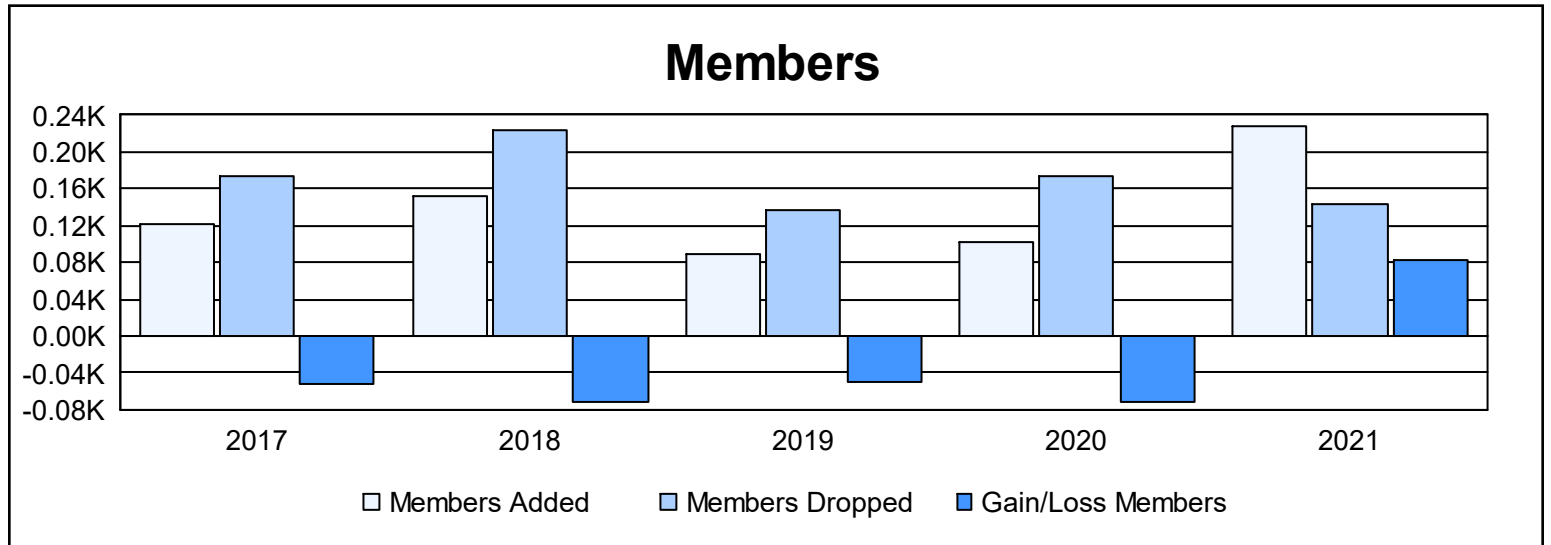

Year	New Clubs	Dropped Clubs	Gain/ Loss Clubs	New Members	Charter Members	Reinstate Members	Transfer Members	Total Member Added	Total Members Dropped	Gain/ Loss Members
2016-2017	0	0	0	103	1	14	3	121	173	-52
2017-2018	0	0	0	132	1	14	6	153	224	-71
2018-2019	0	4	-4	76	2	5	5	88	137	-49
2019-2020	0	1	-1	89	0	9	5	103	174	-71
2020-2021	2	0	2	153	65	6	3	227	144	83
<b>Average</b>	<b>0</b>	<b>1</b>	<b>-1</b>	<b>111</b>	<b>14</b>	<b>10</b>	<b>4</b>	<b>138</b>	<b>170</b>	<b>-32</b>

### Membership Composition June 2021 Cumulative